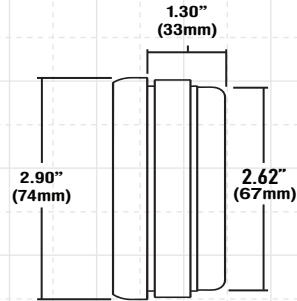

A

B

C

D

8

4-1/2"
 Hole Size:
4.20" (107mm)

7

6

4"
 Hole Size:
3.93" (100mm)

5

4

3-3/8"
 Hole Size:
3.28" (83mm)

4

3

2-5/8"
 Hole Size:
2.64" (67mm)

2

1

2-1/16"
 Hole Size:
2.05" (52mm)

A

B

C

D