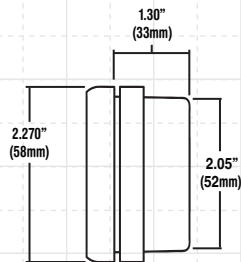

A

B

C

D

8

4-1/2"
 Hole Size:
4.20" (107mm)

7

6

4"
 Hole Size:
3.93" (100mm)

5

4

3-3/8"
 Hole Size:
3.28" (83mm)

4

3

2-5/8"
 Hole Size:
2.64" (67mm)

2

1

2-1/16"
 Hole Size:
2.05" (52mm)

A

B

C

D