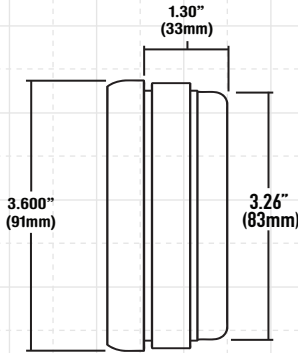

A

B

C

D

8

4-1/2"
 Hole Size:
4.20" (107mm)

7

6

4"
 Hole Size:
3.93" (100mm)

5

4

3-3/8"
 Hole Size:
3.28" (83mm)

4

3

2-5/8"
 Hole Size:
2.64" (67mm)

2

1

2-1/16"
 Hole Size:
2.05" (52mm)

A

B

C

D