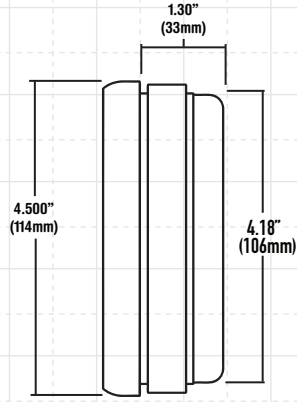

A

B

C

D

8

4-1/2"
 Hole Size:
4.20" (107mm)

7

6

4"
 Hole Size:
3.93" (100mm)

5

4

3-3/8"
 Hole Size:
3.28" (83mm)

4

3

2-5/8"
 Hole Size:
2.64" (67mm)

2

1

2-1/16"
 Hole Size:
2.05" (52mm)

A

B

C

D