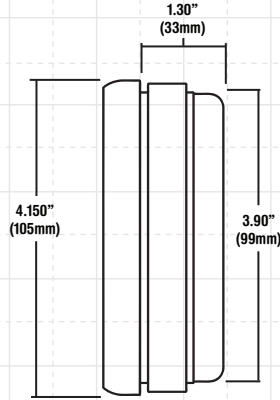

A

B

C

D

8

4-1/2"
 Hole Size:
4.20" (107mm)

7

6

4"
 Hole Size:
3.93" (100mm)

5

4

3-3/8"
 Hole Size:
3.28" (83mm)

4

3

2-5/8"
 Hole Size:
2.64" (67mm)

2

1

2-1/16"
 Hole Size:
2.05" (52mm)

A

B

C

D